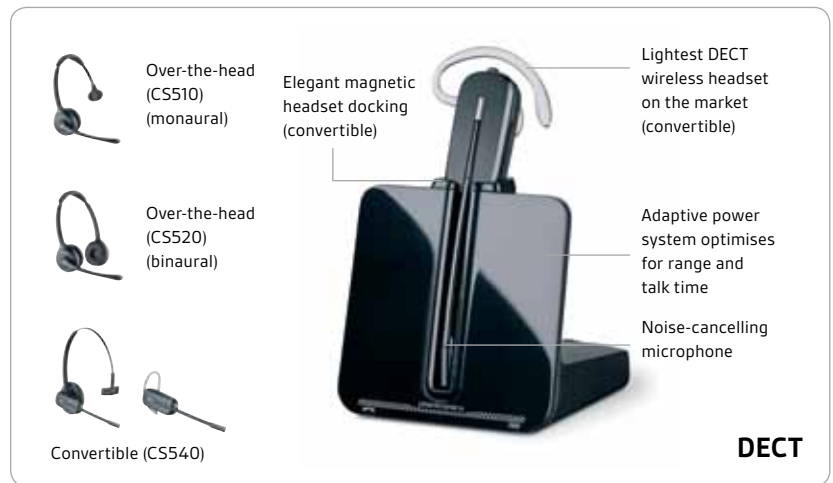

KEY FEATURES

Superior comfort and call management

- Gain mobility – multitask hands-free up to 120 metres
- Audio controls volume/mute at your fingertips
- Conference in up to three additional headsets for enhanced collaboration
- Offers you a choice of three comfort-tested wearing options* to match your personal style
- Use with Electronic Hookswitch Cable or Handset Lifter to remotely answer/end calls (sold separately)

Outstanding audio quality

- DECT technology provides better audio; eliminates interference from Wi-Fi networks
- Advanced wideband audio using CAT-iq technology for high definition voice quality
- Noise-cancelling microphone reduces background noise interruptions, ensuring great audio quality and easing listener fatigue
- Enhanced Digital Signal Processing (DSP) provides more natural sounding voice

Recommended accessories

- HL10 Handset Lifter adds remote call answer/end convenience
- Electronic Hookswitch Cable electronically adds remote answer/end convenience, eliminating the need for a Handset Lifter

*Neckband sold separately

BACKED BY PLANTRONICS GLOBAL SERVICE AND SUPPORT

For more information about the CS500 or other Plantronics products, please visit our web site at: plantronics.com

ADDITIONAL INFORMATION

Connects to:	Desk phone
Ideal for:	Office and desk-centric workers across the enterprise looking for a simple-to-set-up, simple-to-use wireless offering for managing desk phone calls
Talk time/standby:	CS540: Up to 7 hours CS510, CS520: Up to 9 hours
Headset weight:	Con – 22g; OTH Mon – 72g; OTH Bin – 94g
Wireless frequency:	DECT, range up to 120 metres
Audio performance:	Narrowband or wideband: up to 6,800 Hz
Hearing protection:	SoundGuard®: protects against sound levels above 118dBA (CS540) Soundguard® DIGITAL™: protects against sudden high sound levels and prevents average noise level from exceeding 85dBA (CS510, CS520)
Limited warranty:	2 year

WEARING STYLE	MODEL NUMBER	PART NUMBER
Monaural Over the Head	CS510A	84691-02
Binaural Over the Head	CS520A	84692-02
Convertible (Over the ear and Over the head)	CS540A	84693-02

©2011 Plantronics, Inc. All rights reserved. Plantronics, the Sound World graphic, Savi and SoundGuard are trademarks or registered trademarks of Plantronics, Inc. DECT is a trademark of ETSI. All other trademarks are the property of their respective owners. 05/11